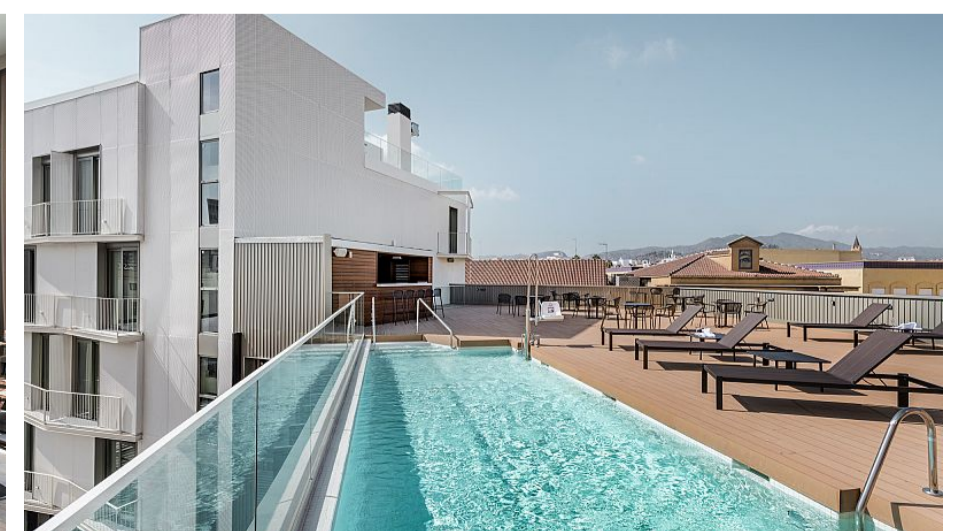

NH MÁLAGA

HOTEL LOCATION

The NH Málaga hotel is right in the center of Málaga, a short walk from the city's shops, restaurants and tourist attractions. It's an elegant, modern building and, after completing its renovation, is now the largest hotel in the city. Close to the river and with views of the Esperanza Church, you can be at the beach and the famous Muelle 1 shopping center in around 15 minutes on foot.

Calle San Jacinto, 2,
29007 Malaga
Spain
T. +34 95 2071323
nhmalaga@nh-hotels.com
<https://www.nh-hotels.com/hotel/nh-malaga>

HOTEL SERVICES

All our 245 rooms are outward-facing, with soundproof windows and stylish, modern décor. 115 of them are brand new, and the remaining have been completely renovated, free Wi-Fi comes as standard and Superior rooms as well as Suites have a coffee-maker. As for views, many of the rooms look out across the river, the Esperanza Church, or the city. For an exclusive experience, book the brand new 100 square meters presidential suite, with three private terraces.

GASTRONOMY

Our restaurant, Tablafina, is a great place to enjoy light bites, fine wines, tempting meals as well as Andalusian specialties. Enjoy a drink with a unique atmosphere in our bar, it's an inviting spot for a drink or a snack. There's also a daily buffet breakfast with hot and cold dishes as well as gluten-free options.

MEETING ROOMS